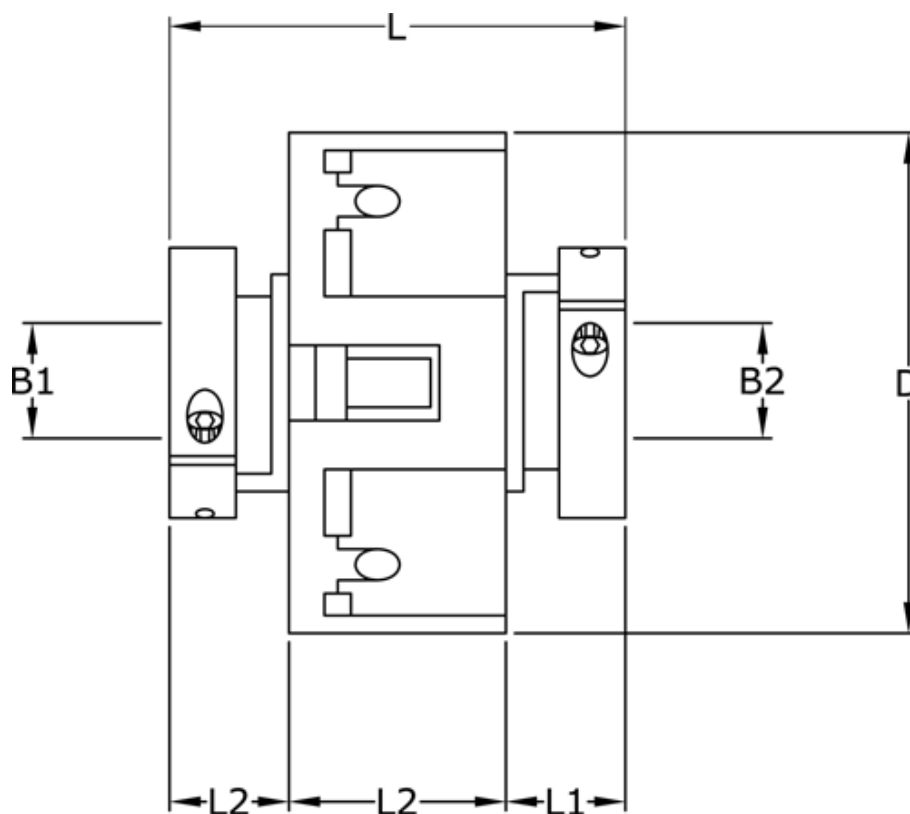

Article number: 3322205704848

Description: Uni-Lat Coupling size 205.70.48.48
clamp hub, bore 20/20 mm

Measures

B1	= 20
B2	= 20
D	= 70
L	= 74.0
L1	= 28.5
L2	= 17.0
Screw	= M6